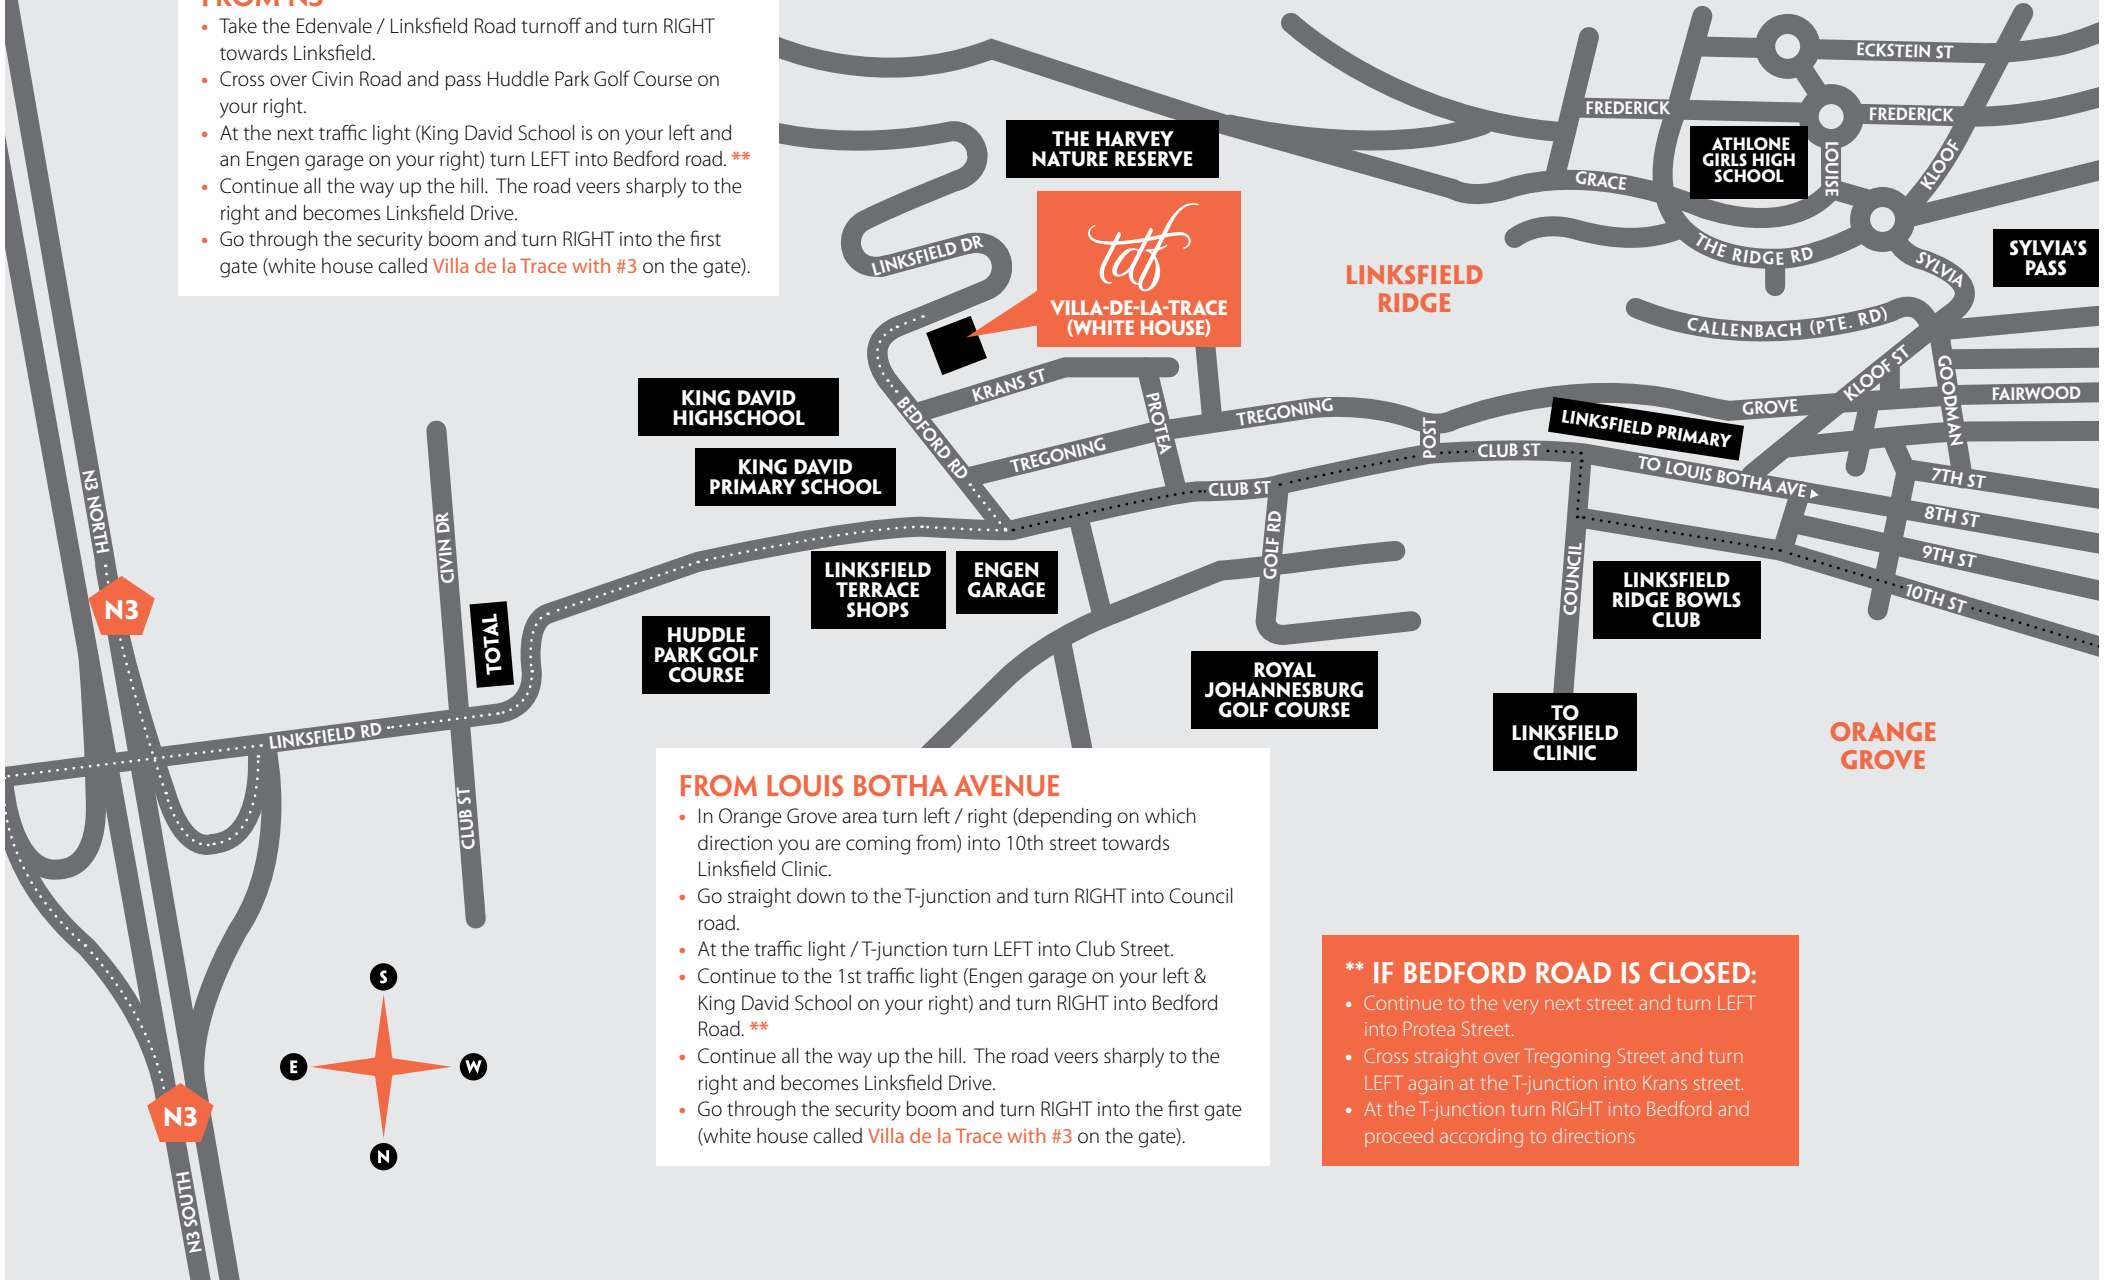

## MAP AND DIRECTIONS TO TRACEY DEVONPORT FINANCIAL

### FROM N3

- Take the Edenvale / Linksfield Road turnoff and turn RIGHT towards Linksfield.
- Cross over Civin Road and pass Huddle Park Golf Course on your right.
- At the next traffic light (King David School is on your left and an Engen garage on your right) turn LEFT into Bedford road. \*\*
- Continue all the way up the hill. The road veers sharply to the right and becomes Linksfield Drive.
- Go through the security boom and turn RIGHT into the first gate (white house called *Villa de la Trace* with #3 on the gate).

### FROM LOUIS BOTHA AVENUE

- In Orange Grove area turn left / right (depending on which direction you are coming from) into 10th street towards Linksfield Clinic.
- Go straight down to the T-junction and turn RIGHT into Council road.
- At the traffic light / T-junction turn LEFT into Club Street.
- Continue to the 1st traffic light (Engen garage on your left & King David School on your right) and turn RIGHT into Bedford Road. \*\*
- Continue all the way up the hill. The road veers sharply to the right and becomes Linksfield Drive.
- Go through the security boom and turn RIGHT into the first gate (white house called *Villa de la Trace* with #3 on the gate).

### \*\* IF BEDFORD ROAD IS CLOSED:

- Continue to the very next street and turn LEFT into Protea Street.
- Cross straight over Tregoning Street and turn LEFT again at the T-junction into Krans street.
- At the T-junction turn RIGHT into Bedford and proceed according to directions